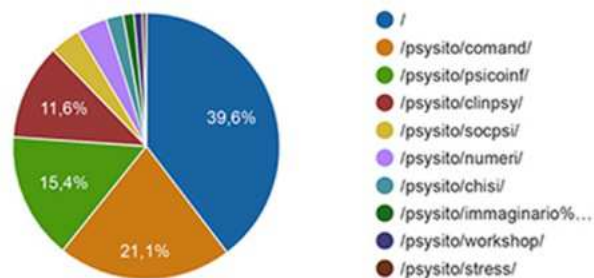

Log-in in SmarterStats

Total Visitors Trend by Day

Date Range: 5/1/2019 to 5/2/2020

Visitors **40417** Unique Visits **27581** New Visits **13612** Return Visits **13969**

Sito: psicologia-dinamica.it

Top Directories

Date Range: 5/1/2019 to 5/2/2020

Directory	Page Views	Hits	Bandwidth
1. /	15,873 37.86%	15,991 8.07%	10.5 MB 0.01%
2. /psysito/comand/	8,453 20.16%	8,543 4.31%	1,815.8 MB 1.64%
3. /psysito/psicoinf/	6,147 14.66%	6,147 3.10%	210.8 MB 0.19%
4. /psysito/clinpsy/	4,658 11.11%	9,134 4.61%	322.2 MB 0.29%
5. /psysito/socpsi/	1,484 3.54%	1,484 0.75%	11.1 MB 0.01%
6. /psysito/numeri/	1,477 3.52%	14,508 7.32%	5,650.3 MB 5.11%
7. /psysito/chisi/	832 1.98%	832 0.42%	23.2 MB 0.02%
8. /psysito/immaginario%20simbolico/	512 1.22%	633 0.32%	116.9 MB 0.11%
9. /psysito/workshop/	412 0.98%	455 0.23%	13.6 MB 0.01%
10. /psysito/stress/	197 0.47%	324 0.16%	16.5 MB 0.01%
Other Items (87)	1,879	140,130	102,330.0 MB
Total	41,924	198,181	110,520.9 MB